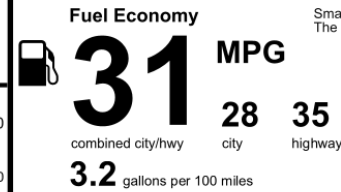

COMFORT & CONVENIENCE

Front and Rear Cloth Seats
60/40 Split Folding Rear Seats
7" Digital Dashboard
12 volt Socket
2 Type-C USB connection ports
Easy Fill Tire Alert
Tire Repair Kit
Rear Flex Floor
Nissan Intelligent Key®+ w/ Approach Unlock & Walk Away Lock+
Remote Engine Start

AUDIO & INFOTAINMENT

12.3" Color Touch-Screen Center Display
Audio System
NissanConnect® featuring Wireless Apple CarPlay®
Wireless Android Auto™
Siri® Eyes Free
Hands-Free Text Messaging Assistant

EXTERIOR

Manual Folding Power Outside Mirrors
Front and Rear Bumper w/ Black Fascia Accent
LED Low & High Beam Headlights
LED Daytime Running Lights
Roof Rails
17" Steel Flex Wheels w/Full Cover

+See your Dealer for terms, conditions and limitations

++Optional equipment replaces standard equipment where applicable

**State laws may apply. Review before using

Manufacturer's Suggested Retail Base Price: $24,470.00

Options Included by Manufacturer	
Cold Weather Package	300.00
Heated Front Seats	
Heated Mirrors	
Rear Floor Heater Ducts	
Crossbars	365.00
2-Tone Paint	550.00
Carpeted Floor Mats & Underfloor Protector	275.00
Splash Guards	255.00

DESTINATION CHARGES 1,495.00

Total' $27,710.00

Warranty Booklet & owner publications available @ <https://www.nissanusa.com/owners/manuals-guides.html> or call 1-800-NISSAN-1

EPA DOT Fuel Economy and Environment

Gasoline Vehicle

Small SUVs range from 14 to 138 MPG. The best vehicle rates 146 MPGe.

You save $500
in fuel costs over 5 years compared to the average new vehicle.

Annual fuel cost
$1,600

Fuel Economy & Greenhouse Gas Rating (tailpipe only) Smog Rating (tailpipe only)